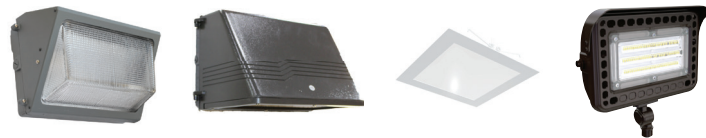

Pole Mounts & RV/Boat Storage

Storage Unit Faux Doors

Storage Unit Hallways

Retail Office Interiors

Exterior Buildings & Drive Aisles

Inside Storage Units

Exterior Soffits & Canopies

Exterior Parking Areas, Pole Mounts, and RV/Boat Storage Solutions

	Right Choice Area Light (RCAL1)	QubePark XL Canopy Light (QPXL1)
Lumens	Up To 45,056 LM	Up To 11,440 LM
Wattages	120-300W	25-75W
Available CCT	3000K, 4000K or 5000K (Selectable)	4000K or 5000K
L70 Lifetime	≥167,000 Hours	200,000 Hours

Exterior Storage Buildings, Faux Doors, Retail Offices, and Drive Aisle Solutions

	QubePAK3 Wall Pack (DS-402U-3)	EcoNight3 Wall Pack (DSCO1-3)	L-Grid 1x1 Soffit/Canopy (GTR2-11EH)	LFL Flood Light (LFL1)
Lumens	Up To 5,340 LM	Up To 5,870 LM	Up To 2,260 LM	Up To 2,400 LM
Wattages	30-40W	30-40W	24W	18W
Available CCT	3000K, 4000K or 5000K	3000K, 4000K or 5000K	3000K, 4000K or 5000K	3000K, 4000K or 5000K
L70 Lifetime	≥146,000 Hours	≥146,000 Hours	200,000 Hours	200,000 Hours

Retail Offices, Storage Areas, Hallways, Storage Units, Stairwells, and Other Interior Solutions

Emergency Lighting, Motion Sensors, & Time Clock Solutions Available By Request

	Round LED Mini Panel For Storage Units (SCL1)	LED Tubes - Single or Double-Ended	LED Linear Strip Light (USL1)	L-Grid Edge Xtreme XL Select Flat Panel (FTR3)	L-Trim SOL XLE Select Downlight (LTR4)	ExsaBay Xtreme Compact High Bay (EBXC1)
Lumens	Up to 1,987 LM	Up to 5,500 LM	Up To 6,106 LM	Up To 5,378 LM	Up to 1,500 LM	Up to 72,600 LM
Wattages	10-18W	10-42W	12-45W	26-40W (Selectable)	9-19W (Selectable)	90-440W
Available CCT	4000K or 5000K	3000K, 4000K or 5000K	3500K, 4000K or 5000K (Selectable)	3500K, 4000K or 5000K (Selectable)	3500K, 4000K or 5000K (Selectable)	4000K or 5000K (Selectable)
L70 Lifetime	>30,000 Hours	200,000 Hours	>60,000 Hours	>50,000 Hours	>60,000 Hours	≥167,000 Hours